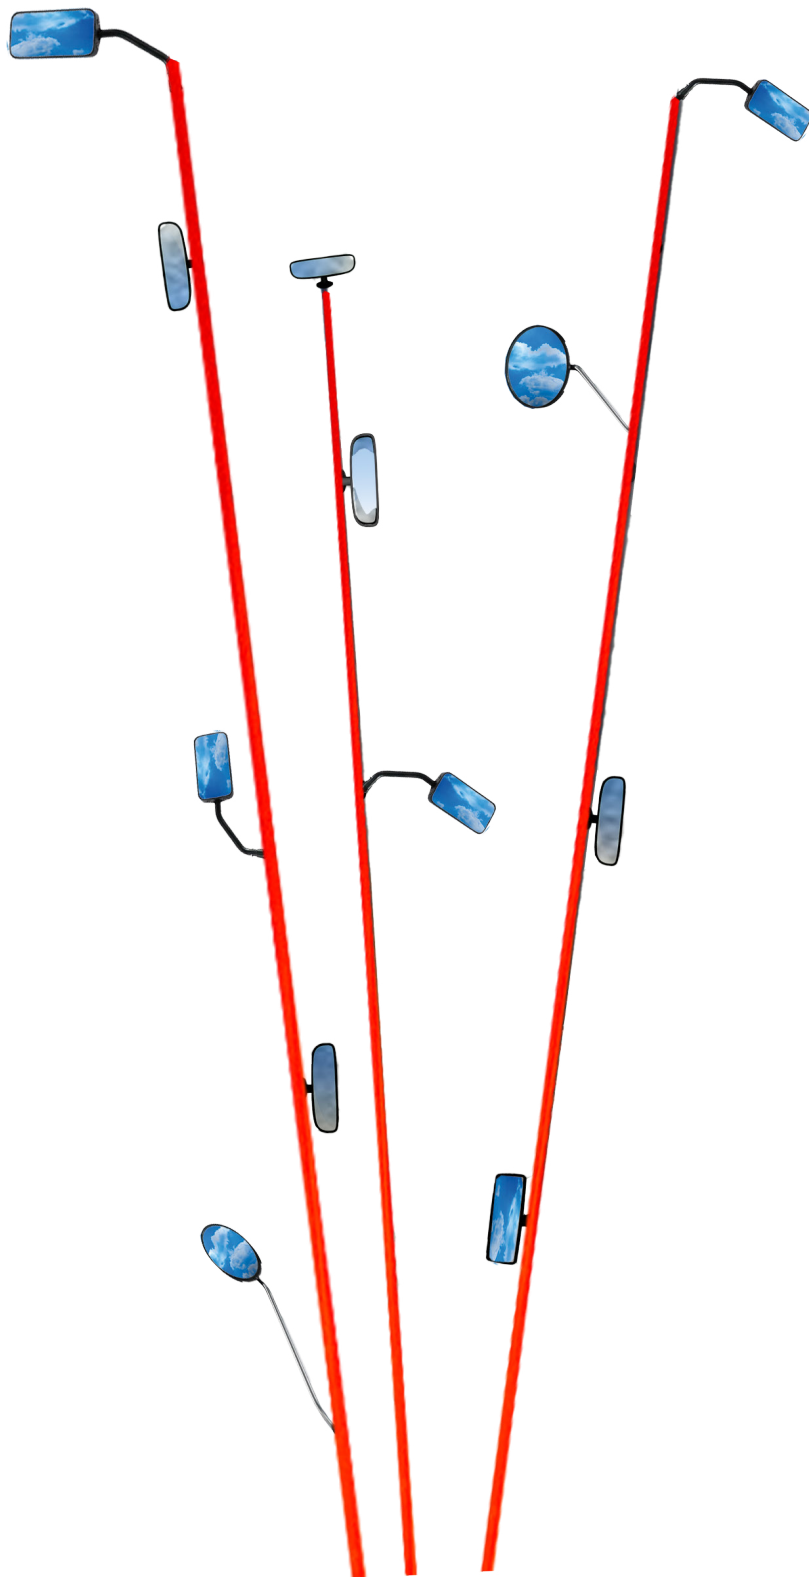

site-specific installation